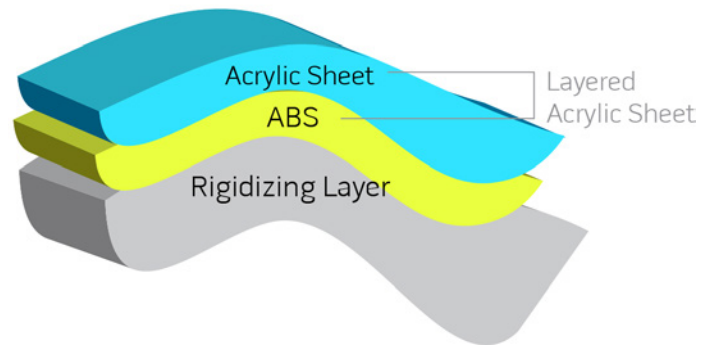

VR RENTAL SERIES BY STRONG SPAS

VR STANDARD FEATURES

DURA-BASE®

INDUSTRY'S THICKEST AND STRONGEST BASE

Engineered to be superior from the ground up, our patented DURA-BASE is impermeable and pest-resistant. DURA-BASE creates a thermal barrier and provides even load distribution. Only minimal site preparation is required.

STRONG-BOND® SPA SHELLS

- One of the industry's strongest and thickest triple-layered shell designs
- Co-extruded ABS laminate allows for better color consistency and dramatic reduction in delamination
- No roll-out air pocket issues
- Sag resistant
- Exothermal adhesion of rigidizing layer
- Styrene-Free! Environmentally-friendly process vs fiberglass which emits toxic VOCs