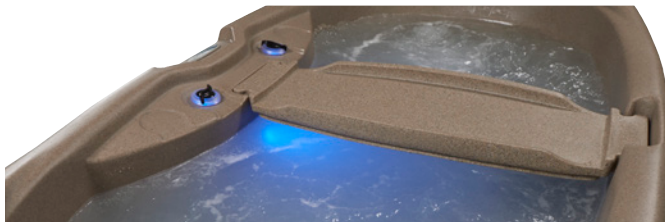

## DURASPORT SERIES BY STRONG SPAS

Compact, durable and well-appointed, these rotationally molded spas boast quality components and innovative engineering. These spas come equipped with adjustable, oversized, multiport designer two-tone stainless steel jets for targeted hydrotherapy, comfortable headrests, digital control panels and LED controls.

ALSO IN GRAY

ALSO IN COBBLESTONE

**O-22 EXCLUSIVE FEATURE: DETACHABLE TRAY**

**TR-26 EXCLUSIVE FEATURE: WATERFALL/HANDLE**

Model / Jets	O-22 22-Jet	TR-26 26-Jet
Seating	Non-Lounger / up to 2	Lounger / up to 3
Spa Dim.	95x52x35"	85x85x32"
Volume	Approx. 190 USG	Approx. 295 USG
Ozonator	Included	Included
Lighting	Underwater LED + LED Controls	Underwater LED + LED Controls
Pump /Volts	2BHP / 120/240V <b>PLUG &amp; PLAY</b>	2BHP / 120/240V <b>PLUG &amp; PLAY</b>
Heater	1kw/4kw SS All-Weather	1kw/4kw SS All-Weather
Unique Feature(s)	Multi-port Jets + Detachable Tray + Pillows	Multi-port Jets + Waterfall Handle + Pillows
Cover	Vinyl Soft Cover included	Vinyl Soft Cover included