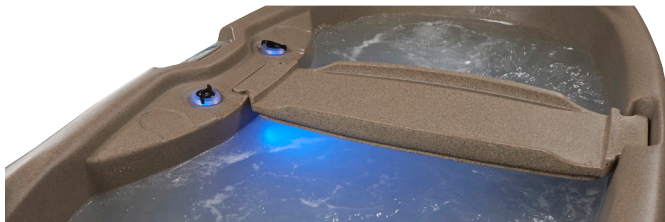

DURASPORT™ SERIES

DURASPORT SERIES BY STRONG SPAS

Compact, durable and well-appointed, these rotationally molded spas boast quality components and innovative engineering. These spas come equipped with adjustable, oversized, multiport designer two-tone stainless steel jets for targeted hydrotherapy, comfortable headrests, digital control panels and LED controls.

O-22 EXCLUSIVE FEATURE: DETACHABLE TRAY

TR-26 EXCLUSIVE FEATURE: WATERFALL/HANDLE

Model / Jets	O-22 22-Jet	TR-26 26-Jet
Seating	Non-Lounger / up to 2	Lounger / up to 3
Spa Dim.	95x52x35"	85x85x32"
Volume	Approx. 190 USG	Approx. 295 USG
Ozonator	Included	Included
Lighting	Underwater LED + LED Controls	Underwater LED + LED Controls
Pump /Volts	2BHP / 120/240V PLUG & PLAY	2BHP / 120/240V PLUG & PLAY
Heater	1kw/4kw SS All-Weather	1kw/4kw SS All-Weather
Unique Feature(s)	Multi-port Jets + Detachable Tray + Pillows	Multi-port Jets + Waterfall Handle + Pillows
Cover	Vinyl Soft Cover included	Vinyl Soft Cover included

STANDARD ON BOTH MODELS

OVERSIZED, MULTI-PORT STAINLESS STEEL JETS

LED LIGHTED CONTROLS

strongspas.com 570-275-2700

BRO/D1-2024