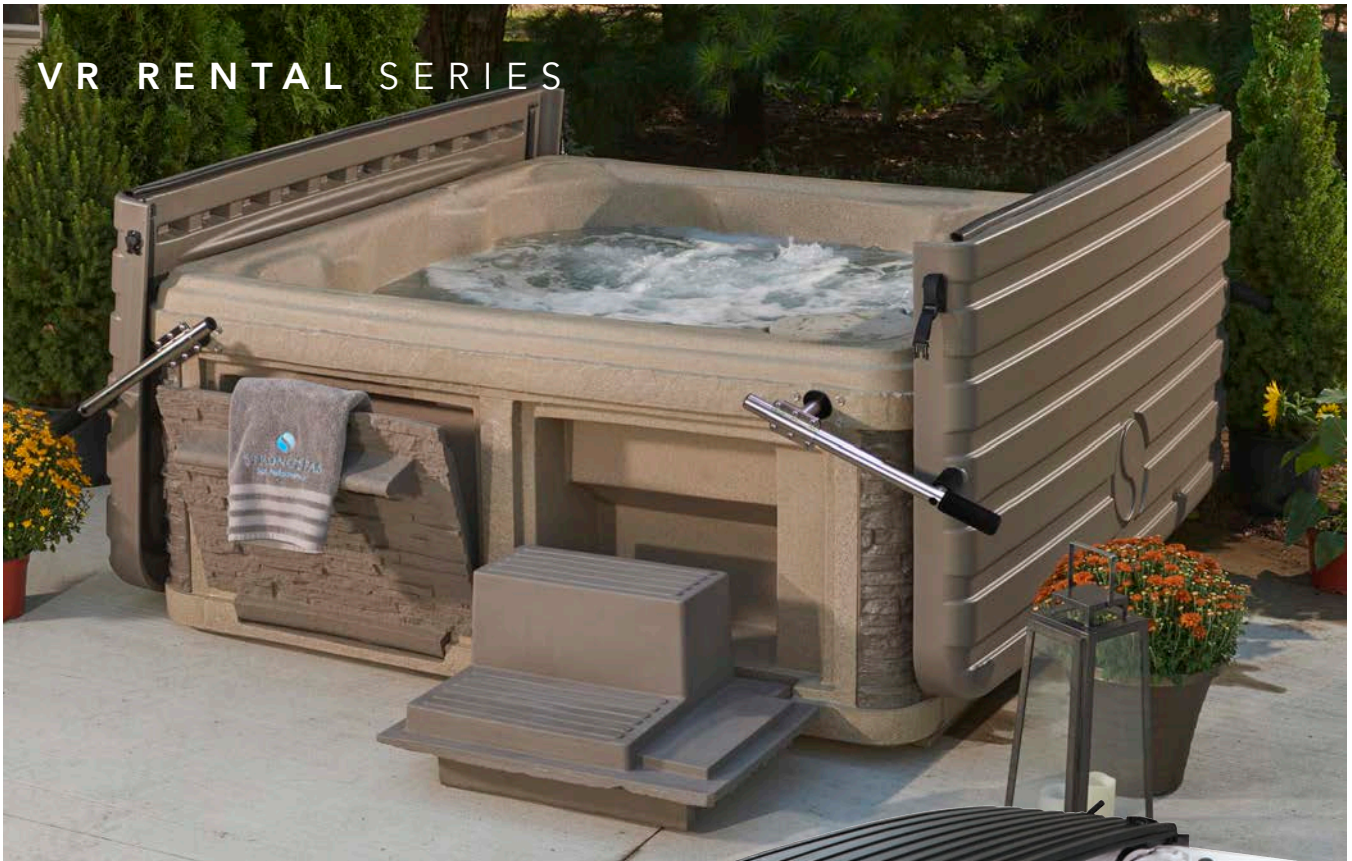

VR RENTAL™ SERIES

VR SERIES BY STRONG SPAS

Sophisticated curb appeal with luxurious features designed to boost your rental property desirability. We've thought of every detail, from innovative WIFI connectivity and lockable controls, to our patented, integrated dual-walled DURA-BASE® and DURA-SHIELD HardCover.

VR RENTAL SERIES

DURABLE ROTO MODEL +
LOW-MAINTENANCE ACRYLIC MODELS
+ DURA-SHIELD® HARDCOVER
Built to last! Lifetime Warranty!

DURA-SHIELD® HardCover
EXCLUSIVE, PATENTED AND GUARANTEED
Strong Spas' innovative, patented, integrated cover
technology is our legacy and crowning achievement. Robust
hardware anchors our DURA-SHIELD® HardCover with
integrated ULTRASTRONG® Manual Lifter System. This cover
is so easy to open and close it is the solution to all spa cover
worries.

- ★ PRE-SET LOCKABLE CONTROLS
- ★ WIFI ACCESS FOR WORRY-FREE REMOTE MANAGEMENT
- ★ NO HEADRESTS TO REPLACE
- ★ BUILT-IN DURA-BASE® FOR EASE OF INSTALLATION & STRUCTURAL INTEGRITY
- ★ NO DIVERTERS OR AIR CONTROLS