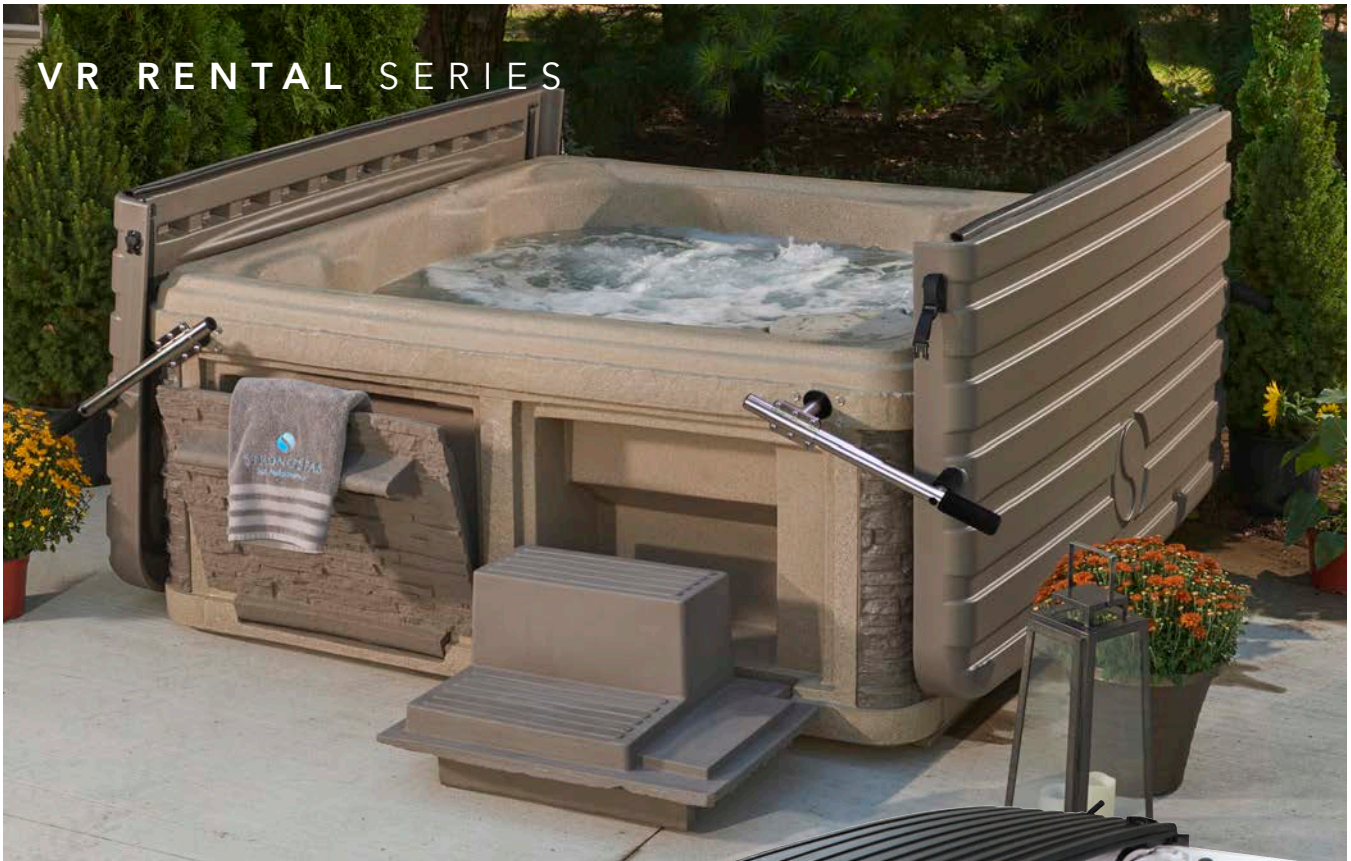

VR RENTAL SERIES

DURABLE ROTO MODEL +
LOW-MAINTENANCE ACRYLIC MODELS
+ DURA-SHIELD® HARDCOVER
Built to last! Lifetime Warranty!