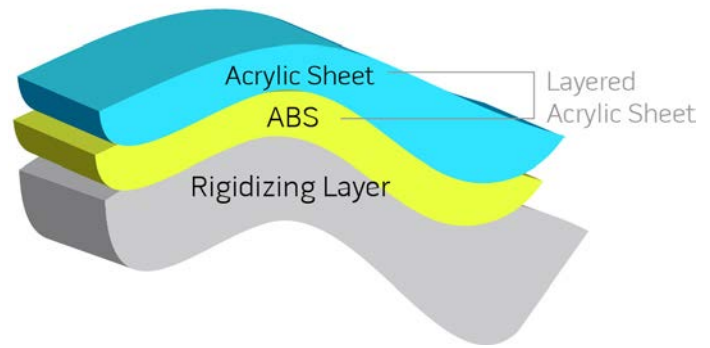

VR RENTAL SERIES BY STRONG SPAS

VR STANDARD FEATURES

DURA-BASE®

INDUSTRY'S THICKEST AND STRONGEST BASE

Engineered to be superior from the ground up, our patented DURA-BASE is impermeable and pest-resistant. DURA-BASE creates a thermal barrier and provides even load distribution. Only minimal site preparation is required.

STRONG-BOND® SPA SHELLS

- One of the industry's strongest and thickest triple-layered shell designs
- Co-extruded ABS laminate allows for better color consistency and dramatic reduction in delamination
- No roll-out air pocket issues
- Sag resistant
- Exothermal adhesion of rigidizing layer
- Styrene-Free! Environmentally-friendly process vs fiberglass which emits toxic VOCs